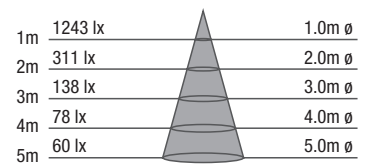

Cut out ø75mm

(Curve shown for 3000K with 55° beam angle)

FEATURES

- IP20
- Clean and neat outlooking design
- Uses Bridgelux COB LED - low maintenance cost
- Dedicated thermal management guarantees LED lifetime @ 50,000 hours
- No UV or IR in the light beam
- Compatible with fixed output, leading and trailing edge dimming, and 1-10V dimming systems