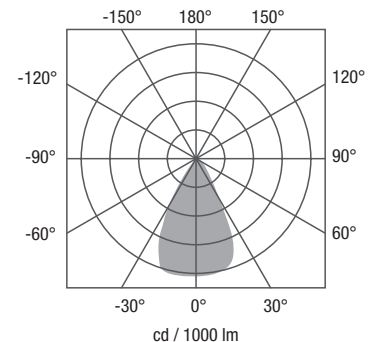

PRODUCT CODE

LT-Down1-1/15 / / / /

15W	Colour Temp (K)	2700	3000	4000
	Luminous Flux @ 55° (lm)	970	1040	1120

APPLICATIONS

Designed to function as an accent light for numerous and varied applications such as retail displays, bars, shopping centres, public buildings, office and residential.

Cut out ø75mm

(Curve shown for 3000K with 55° beam angle)

FEATURES

- IP20
- Clean and neat outlooking design
- Uses Bridgelux COB LED - low maintenance cost
- Dedicated thermal management guarantees LED lifetime @ 50,000 hours
- No UV or IR in the light beam
- Compatible with fixed output, leading and trailing edge dimming, and 1-10V dimming systems