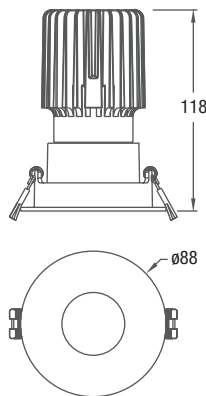

DESCRIPTION

The LT-Down-1/15 uses the latest Bridgelux COB LEDs to provide a strong but evenly distributed beam of light and features an inner baffle to reduce glare.

This luminaire is constructed from die-cast aluminium with a white or black matt finish and is manufactured complete with plug-and-play cable for easy installation.

Cut out ø75mm

(Curve shown for 3000K with 55° beam angle)

FEATURES

- IP20
- Clean and neat outlooking design
- Uses Bridgelux COB LED - low maintenance cost
- Dedicated thermal management guarantees LED lifetime @ 50,000 hours
- No UV or IR in the light beam
- Compatible with fixed output, leading and trailing edge dimming, and 1-10V dimming systems